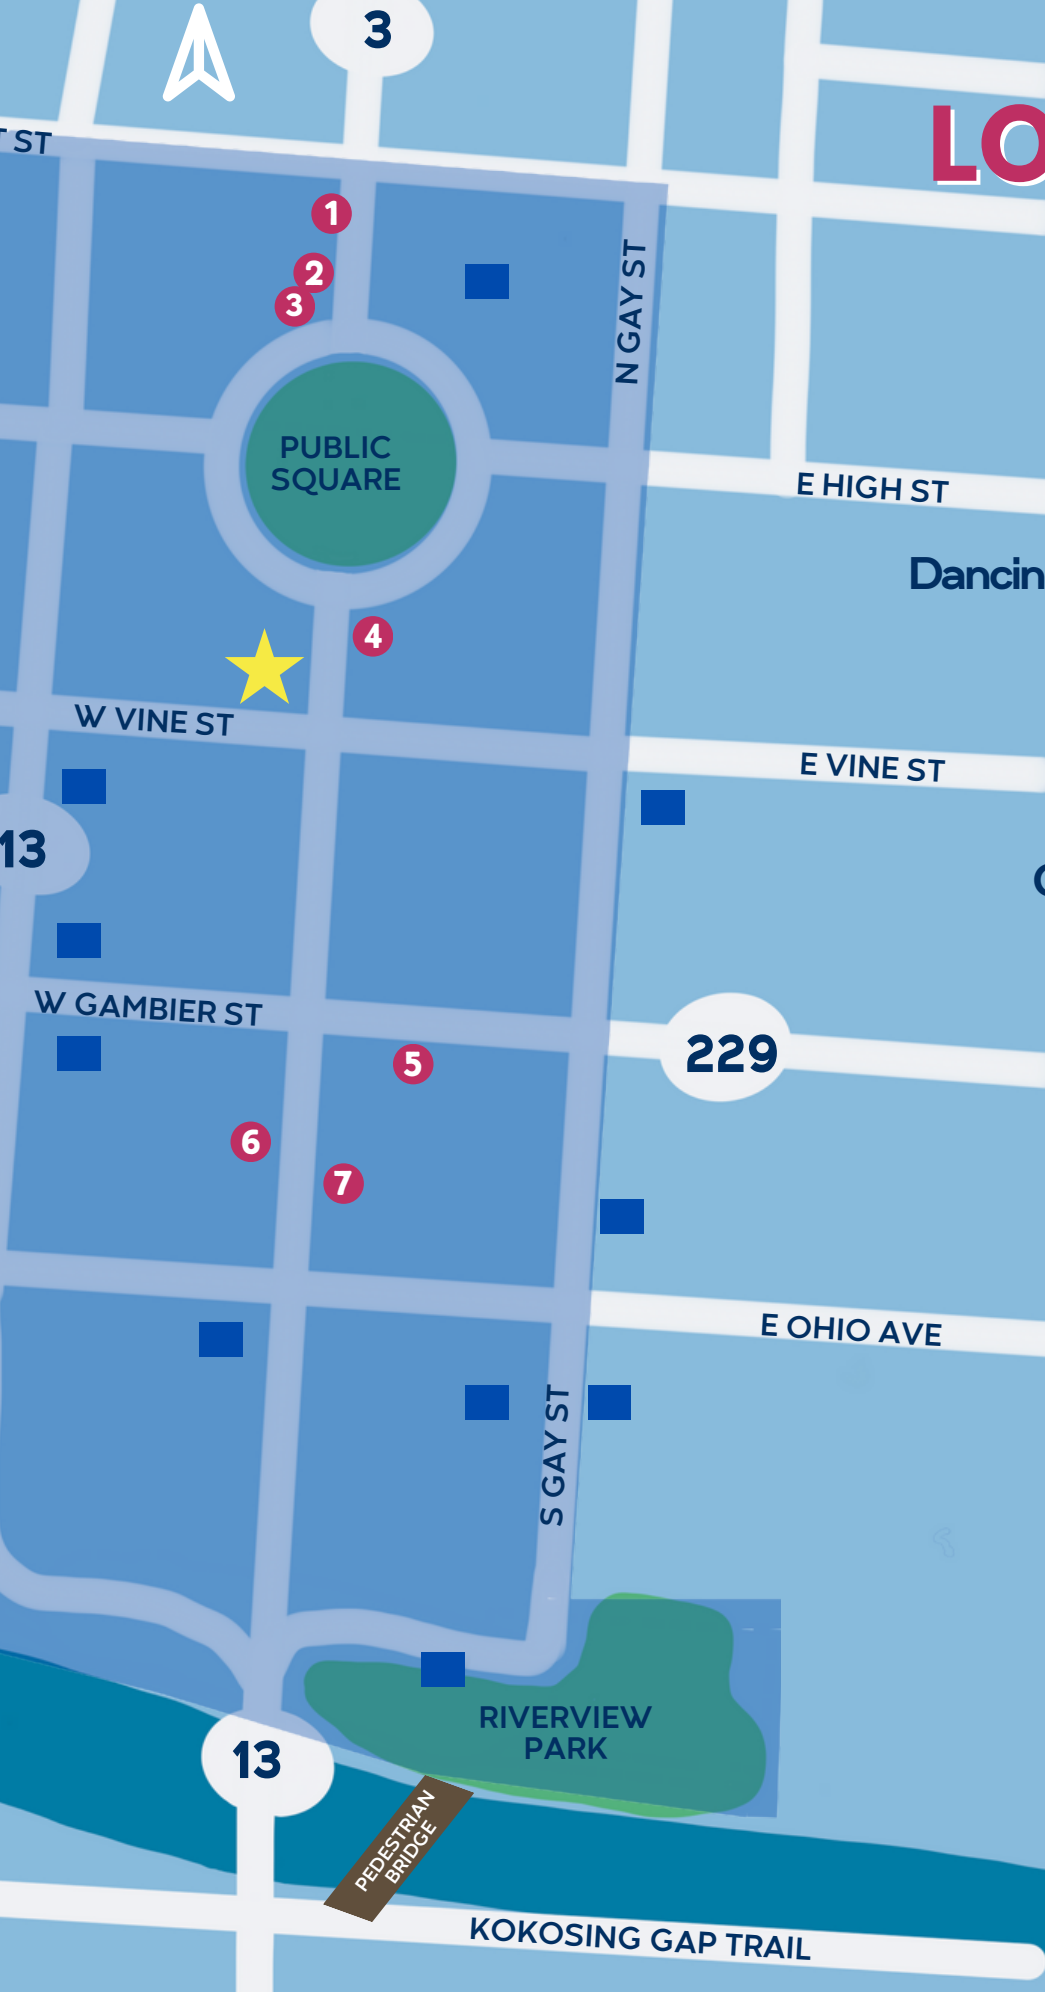

# LOCAL ART + ARTISTS

- Down Home Leather **1**
- Dancing Bee Market & Studio **2**
- Living on the Edge **3**
- Kudos Art Co-Op **4**
- Pine Row Studio **5**
- Schnormeier Gallery **6**
- Coleman Family Gallery **7**

SHOP SMALL.  
SHOP LOCAL.  
ALL YEAR.

EXPERIENCE  
**MOUNT  
VERNON**

This PDF is clickable.  
Click the Number on  
the map to see shop  
hours and information.